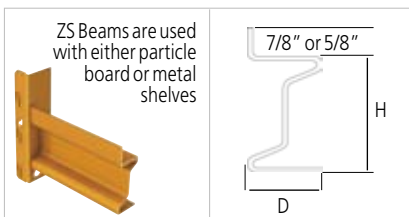

Particle Board Shelving

- 1) Wood Retainer
- 2) Particle Board Shelf
- 3) Cross-tie
- 4) Beam

Metal Shelving

- 1) Beam
- 2) Metal Shelf

Standard beam lengths vary from 48" to 96". Depths vary from 18" to 48".
Cross-ties are available for wooden shelves to increase load capacity.

BEAMS

U7515 POSTS

| X | Y | GA |
|----------|---------|----|
| 1-15/16" | 2-1/32" | 16 |

MS-65 BEAMS

| H | D | GA |
|---------|---------|----|
| 2-9/16" | 1-3/16" | 14 |

ZS BEAMS

| H | D | GA |
|------------------------|---------|----|
| Depends on beam model* | 1-3/16" | 14 |

*ZS-U35: 1-3/8", ZS-U55: 2-5/32", ZS-U65: 2-9/16"

Wide Span Shelving Load Capacity

| PROFILE TYPE | VERTICAL SPACING (in inches) | | | | | | | | | |
|------------------------------|------------------------------|-------|-------|-------|-------|-------|-------|-------|-------|-------|
| U7515 POSTS | 10" | 20" | 30" | 40" | 50" | 60" | 70" | 80" | 90" | 100" |
| Max. load per frame (in bis) | 9,570 | 8,952 | 8,489 | 7,938 | 7,144 | 6,174 | 5,072 | 4,234 | 3,440 | 2,911 |