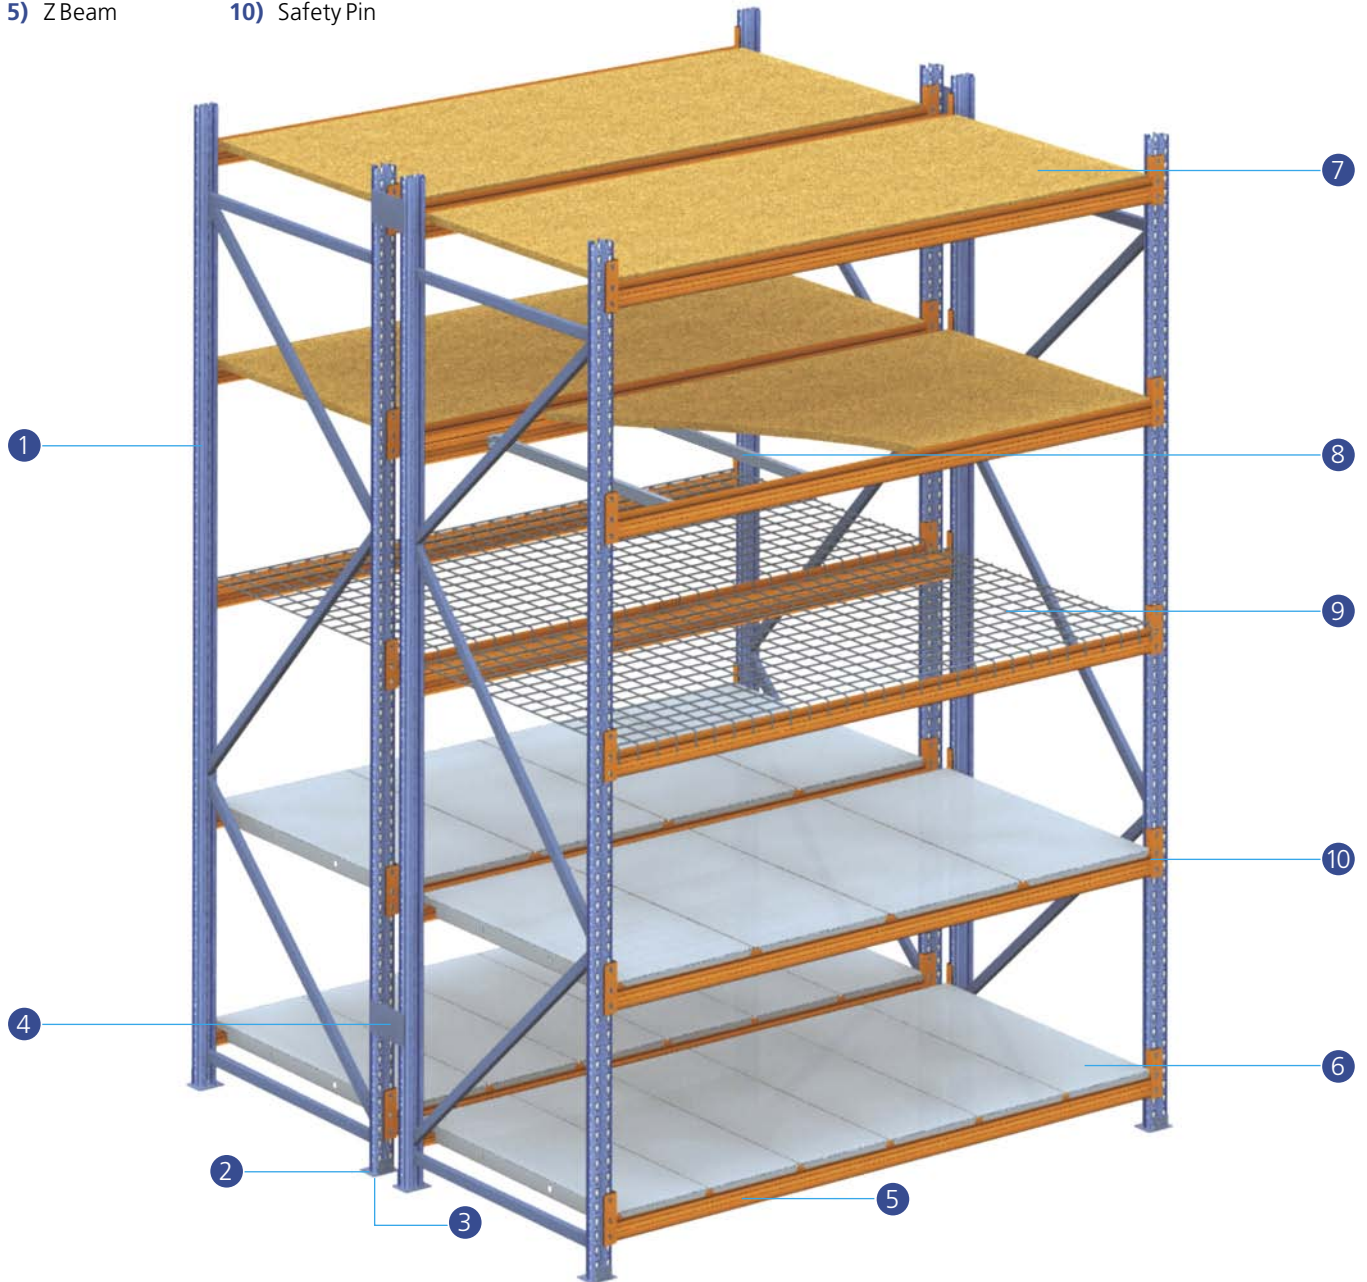

The system is designed for hand-loading medium to heavy loads. It can accommodate either our galvanized shelf panels or the traditional particle board as the shelving surface.

Our unique 2" post design eliminates down aisle growth as well as wasted space behind the post.

COMPONENTS AND ACCESSORIES

Basic Components

- 1) Frame
- 2) Footplate
- 3) Shim
- 4) Row Spacer
- 5) Z Beam
- 6) Galvanized Shelf
- 7) Particle Board Shelf
- 8) Cross-tie for Wooden Shelf
- 9) Wire Deck Shelf
- 10) Safety Pin

Particle Board Shelving

- 1) Wood Retainer
- 2) Particle Board Shelf
- 3) Cross-tie
- 4) Beam

Metal Shelving

- 1) Beam
- 2) Metal Shelf

Standard beam lengths vary from 48" to 96". Depths vary from 18" to 48".
Cross-ties are available for wooden shelves to increase load capacity.

*ZS-U35: 1-3/8", ZS-U55: 2-5/32", ZS-U65: 2-9/16"

Wide Span Shelving Load Capacity

| PROFILE TYPE | VERTICAL SPACING (in inches) | | | | | | | | | |
|------------------------------|------------------------------|-------|-------|-------|-------|-------|-------|-------|-------|-------|
| U7515 POSTS | 10" | 20" | 30" | 40" | 50" | 60" | 70" | 80" | 90" | 100" |
| Max. load per frame (in bis) | 9,570 | 8,952 | 8,489 | 7,938 | 7,144 | 6,174 | 5,072 | 4,234 | 3,440 | 2,911 |