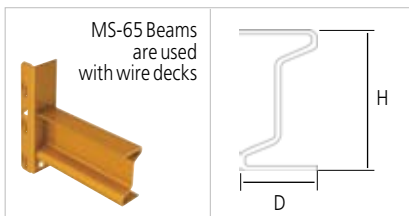

MS-65 BEAMS