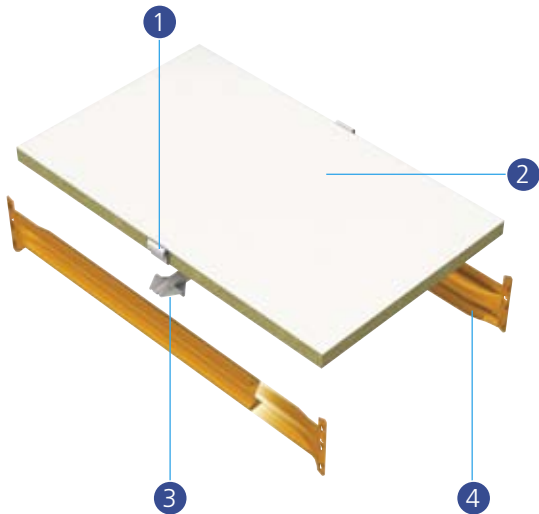

The system is designed for hand-loading medium to heavy loads. It can accommodate either our galvanized shelf panels or the traditional particle board as the shelving surface.

Our unique 2" post design eliminates down aisle growth as well as wasted space behind the post.

COMPONENTS AND ACCESSORIES

Basic Components

- 1) Frame
- 2) Footplate
- 3) Shim
- 4) Row Spacer
- 5) Z Beam
- 6) Galvanized Shelf
- 7) Particle Board Shelf
- 8) Cross-tie for Wooden Shelf
- 9) Wire Deck Shelf
- 10) Safety Pin

Particle Board Shelving

- 1) Wood Retainer
- 2) Particle Board Shelf
- 3) Cross-tie
- 4) Beam

Metal Shelving

- 1) Beam
- 2) Metal Shelf

Standard beam lengths vary from 48" to 96". Depths vary from 18" to 48".
Cross-ties are available for wooden shelves to increase load capacity.

*ZS-U35: 1-3/8", ZS-U55: 2-5/32", ZS-U65: 2-9/16"

Wide Span Shelving Load Capacity

| PROFILE TYPE | VERTICAL SPACING (in inches) | | | | | | | | | |
|------------------------------|------------------------------|-------|-------|-------|-------|-------|-------|-------|-------|-------|
| U7515 POSTS | 10" | 20" | 30" | 40" | 50" | 60" | 70" | 80" | 90" | 100" |
| Max. load per frame (in bis) | 9,570 | 8,952 | 8,489 | 7,938 | 7,144 | 6,174 | 5,072 | 4,234 | 3,440 | 2,911 |